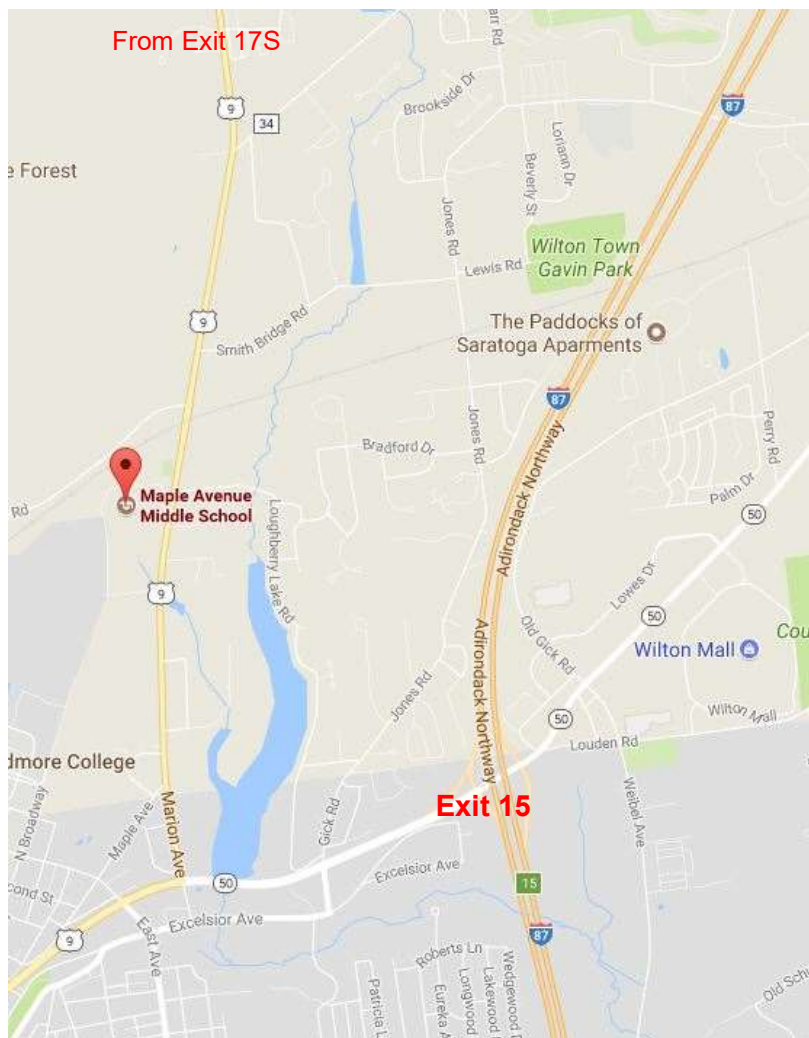

DIRECTIONS TO November 5th concert at Maple Avenue Middle School

515 Maple Ave., Saratoga Springs, NY

From the North, there are two easy ways to get to the school:

Take exit 17S off the Northway. This puts you directly on Route 9, and drive south for 10 miles. Route 9 becomes Maple Ave. School will be on right.

Or, take exit 15 off the Northway, merge onto Route 50 heading west. At light intersecting with Route 9 (Marion Ave.) take right onto Route 9 going North. Proceed one mile up Route 9 (now Maple Ave.). School will be on left.

From the South, take exit 15 off the Northway, merge onto Route 50 heading west for about 2 miles. At light intersecting with Route 9 (Maple Ave) take right. Proceed one mile up Route 9 (Maple Ave.). School will be on left.

DIRECTIONS TO March 18, 2018 concert at Zankel Music Center at Skidmore College

Saratoga Springs, NY

Take exit 15 off the Northway, merge onto Route 50 heading west. Proceed on Route 50 for just over a half mile until intersection with East Ave. Take right on East Ave. Proceed on East Ave to N. Broadway, then take right onto N. Broadway. Entrance to Skidmore College will be second left. Zankel Music Center will be on the left, after entering the campus.